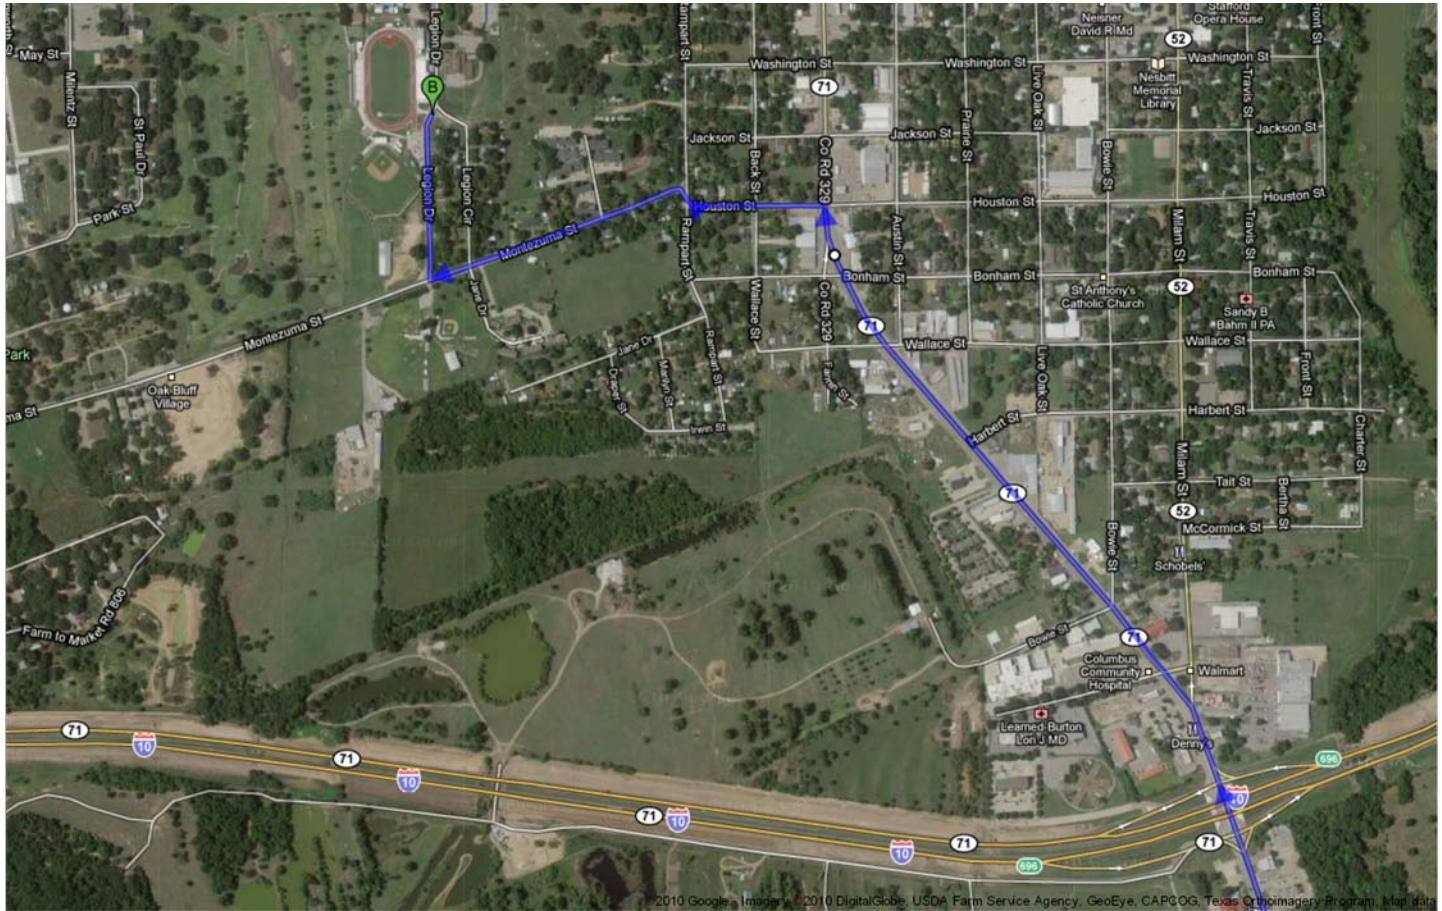

To see all the details that are visible on the screen, use the "Print" link next to the map.

[Get Directions](#) [My Maps](#)

[Print](#) [Send](#) [Link](#)

**Driving directions to Legion Dr**  
58.5 mi – about 1 hour 9 mins

Ganado, TX

1. Head **northwest** on **3rd St** toward **E Putnam Ave** 0.2 mi
2. Turn **right** at **TX-522 Loop N/US-59 BUS N** 0.9 mi
3. Take the ramp onto **US-59 N** 14.5 mi
4. Exit onto **State Loop 525/State Spur 525/US-59 BUS N** toward **El Campo** 3.2 mi  
Continue to follow US-59 BUS N
5. Turn **left** at **N Mechanic St/TX-71 W** 38.3 mi  
Continue to follow TX-71 W
6. Continue onto **TX-71 BUS W** 0.8 mi
7. Turn **left** at **Houston St** 0.2 mi
8. Continue onto **Montezuma St** 0.3 mi
9. Turn **right** at **Legion Dr** 0.2 mi

Legion Dr

These directions are for planning purposes only. You may find that construction projects, traffic, weather, or other events may cause conditions to differ from the map results, and you should plan your route accordingly. You must obey all signs or notices regarding your route.  
Map data ©2010 Google

[Report a problem](#)

ganado, tx | brenham, tx